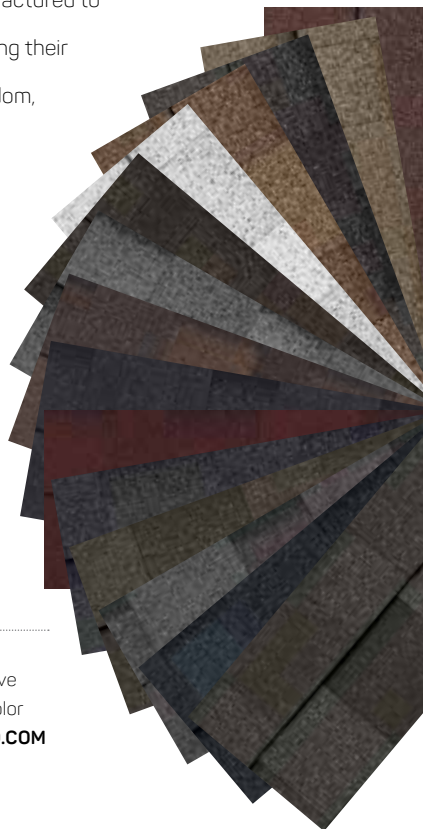

Your biggest challenge?

Choosing the right color from among the palette of spectacular color blends we offer.

Can't decide on a shingle color? IKO RoofViewer® to the rescue! Our exclusive interactive shingle selector software tool lets you mix'n'match our shingles based on home style, color of siding and other accessories. Or upload a photo of your actual home. Download at IKO.COM or get our free app at Google Play or iTunes. *See details on back cover.